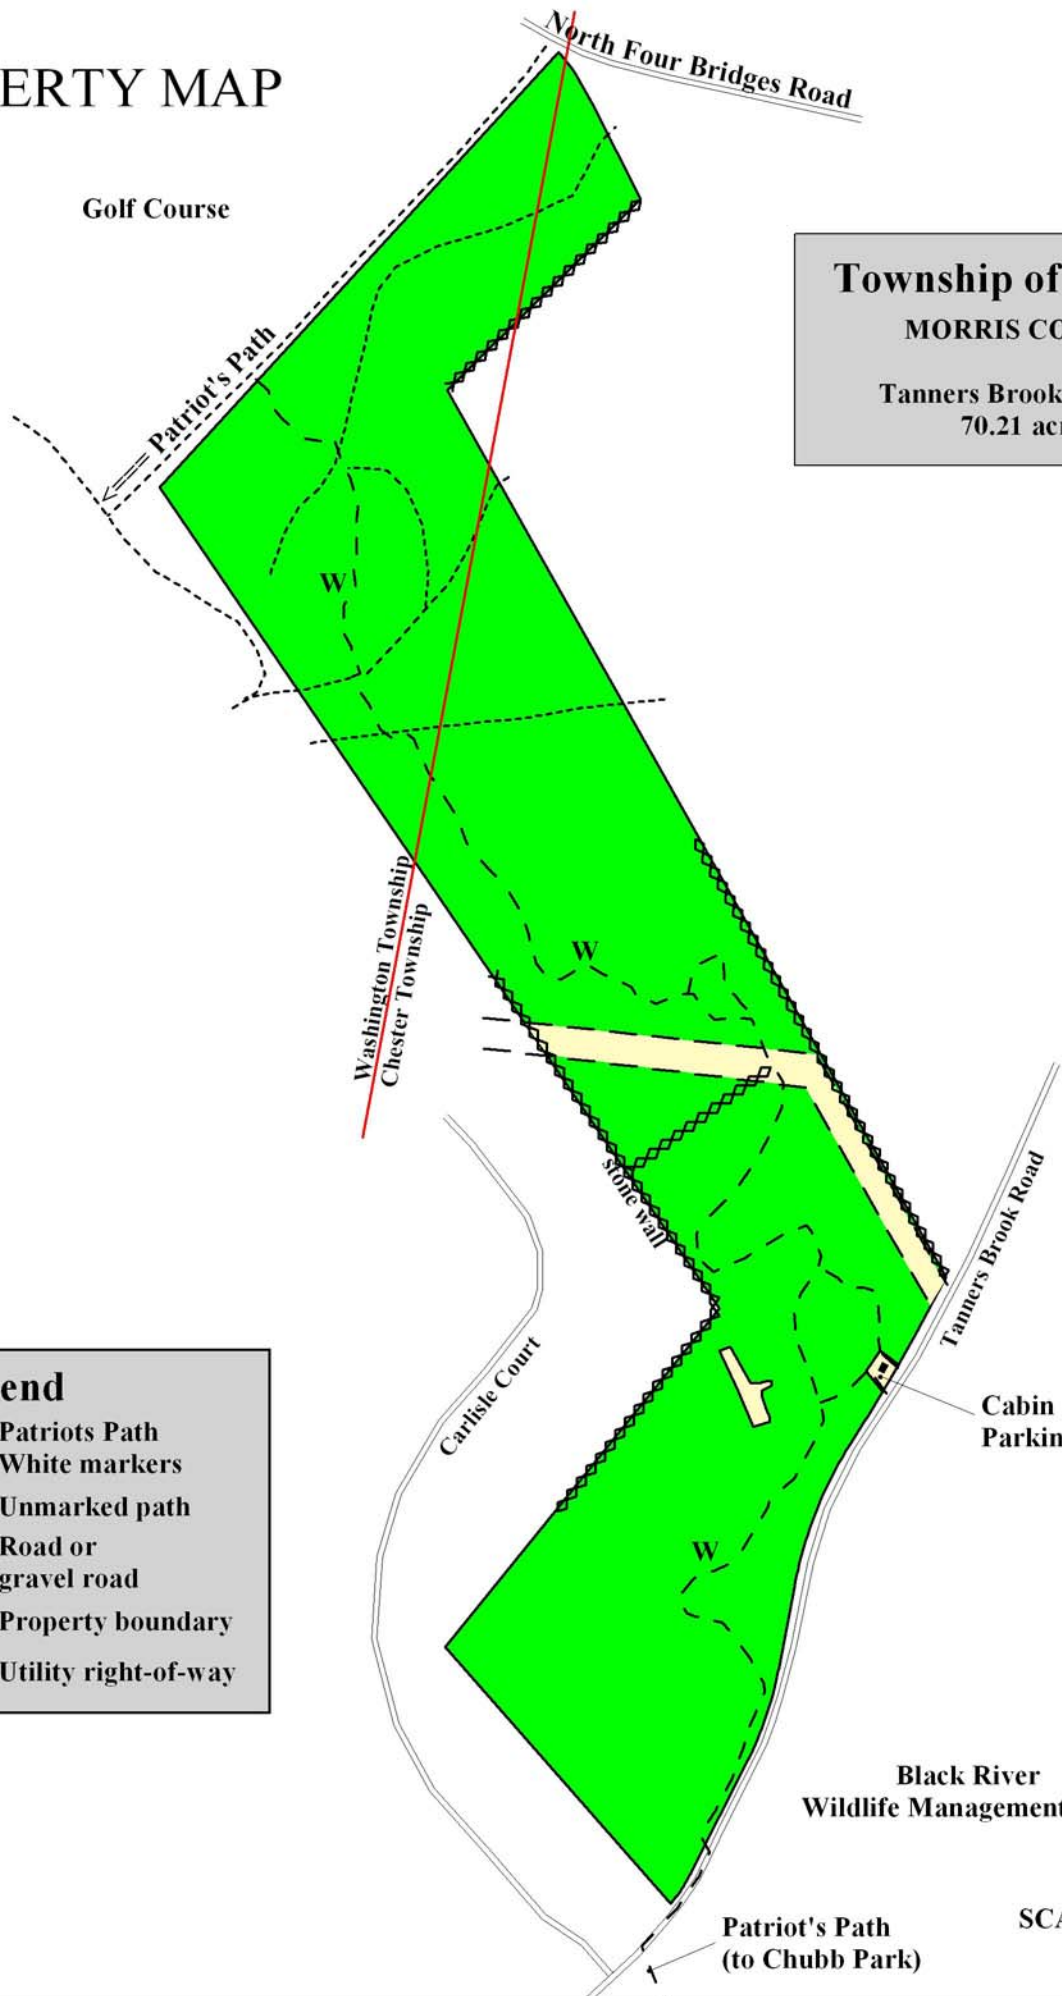

PROPERTY MAP

Township of Chester
MORRIS COUNTY
Tanners Brook Preserve
70.21 acres

Golf Course
Palmer Park

| Legend | |
|-----------|----------------------|
| --- W --- | Patriots Path |
| - - - - - | White markers |
| | Unmarked path |
| ==== | Road or gravel road |
| ———— | Property boundary |
| - - - - - | Utility right-of-way |

SCALE: 1"-600'