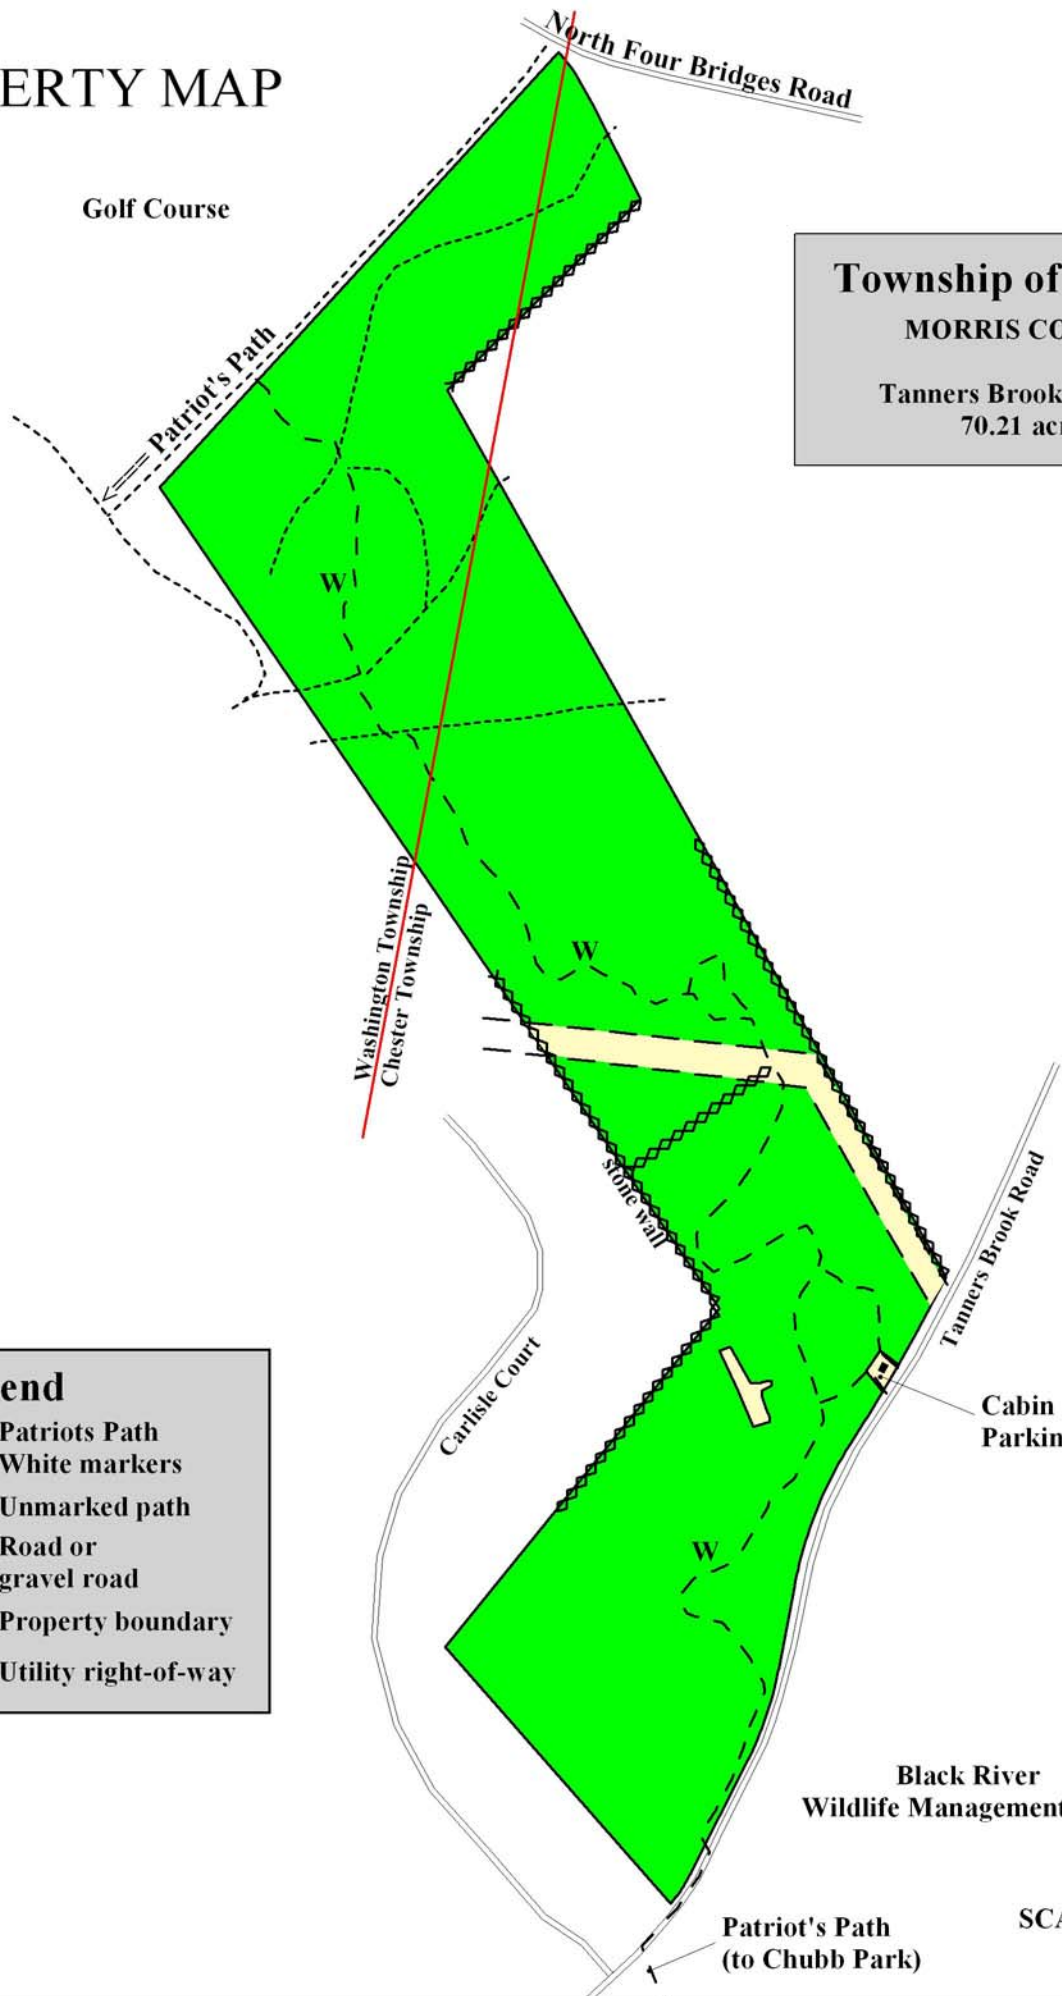

PROPERTY MAP

Township of Chester
MORRIS COUNTY
Tanners Brook Preserve
70.21 acres

Golf Course
Palmer Park

Legend	
--- W ---	Patriots Path
- - - - -	White markers
.....	Unmarked path
====	Road or gravel road
————	Property boundary
- - - - -	Utility right-of-way

Black River
Wildlife Management Area

Patriot's Path
(to Chubb Park)

SCALE: 1"=600'