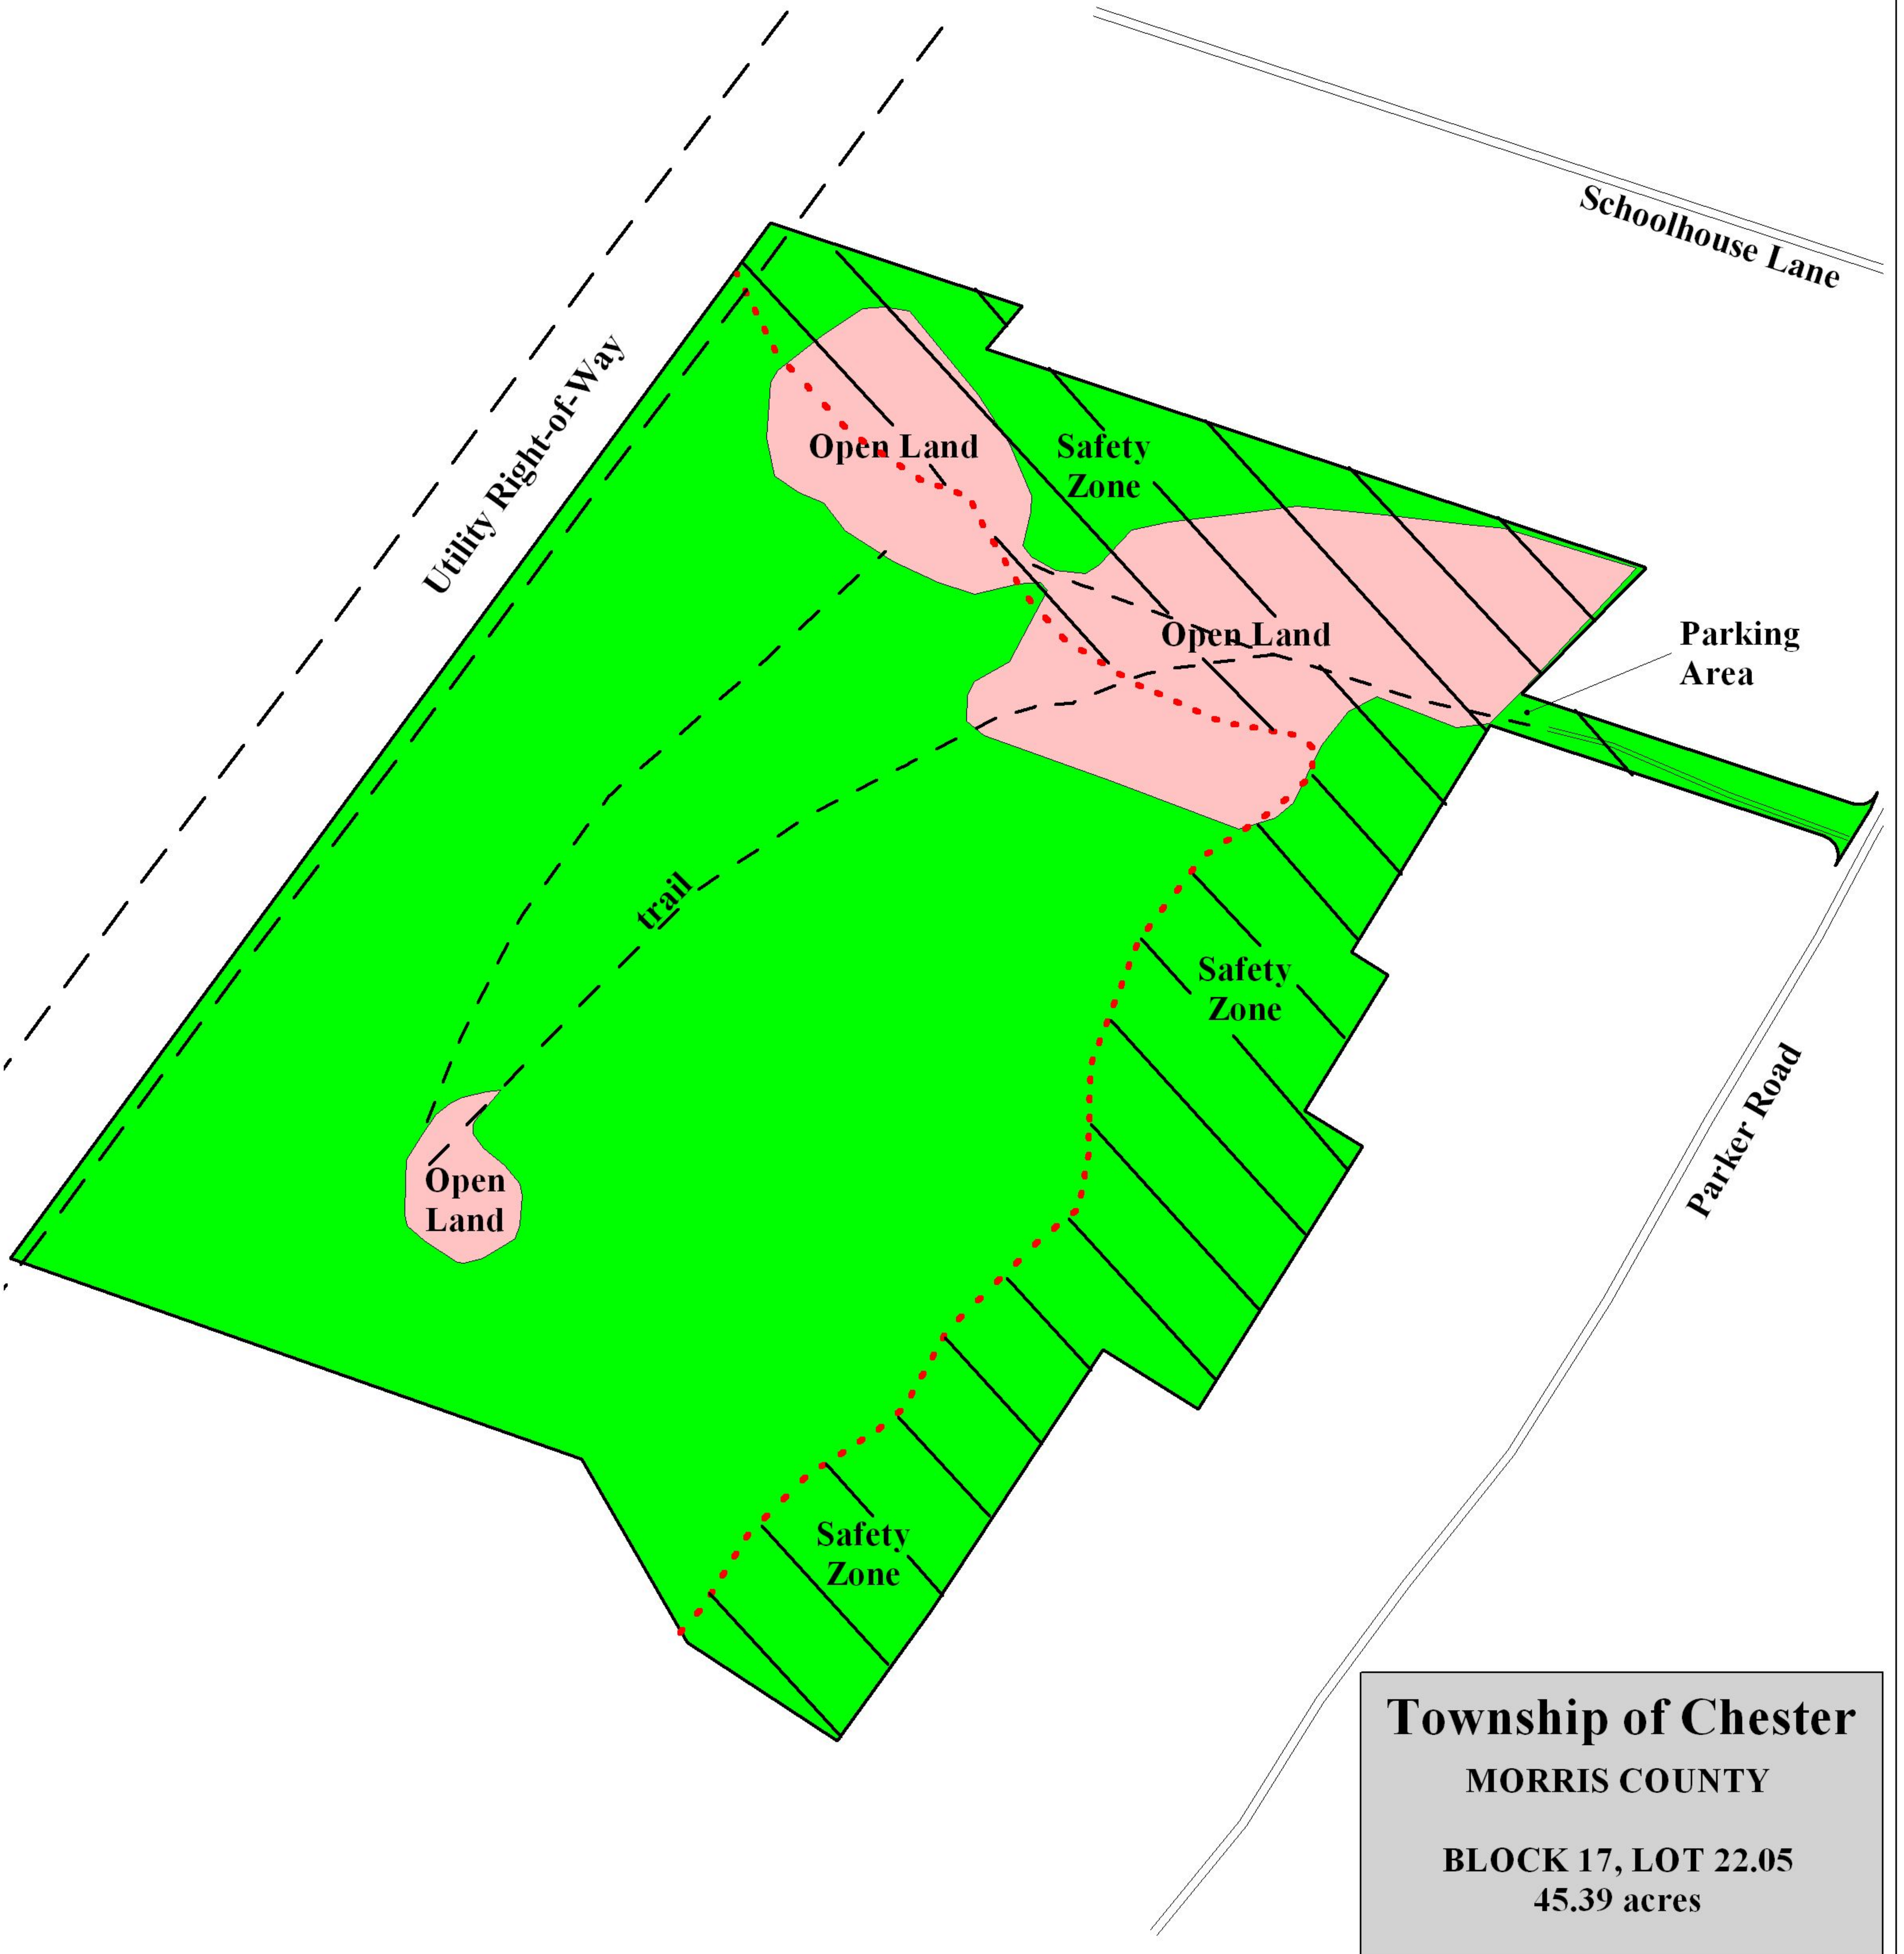

PROPERTY MAP

Township of Chester
MORRIS COUNTY
BLOCK 17, LOT 22.05
45.39 acres

This map was developed using NJDEP GIS digital data, but this secondary product has not been verified by NJDEP and is not state-authorized.

SCALE: 1"-300'