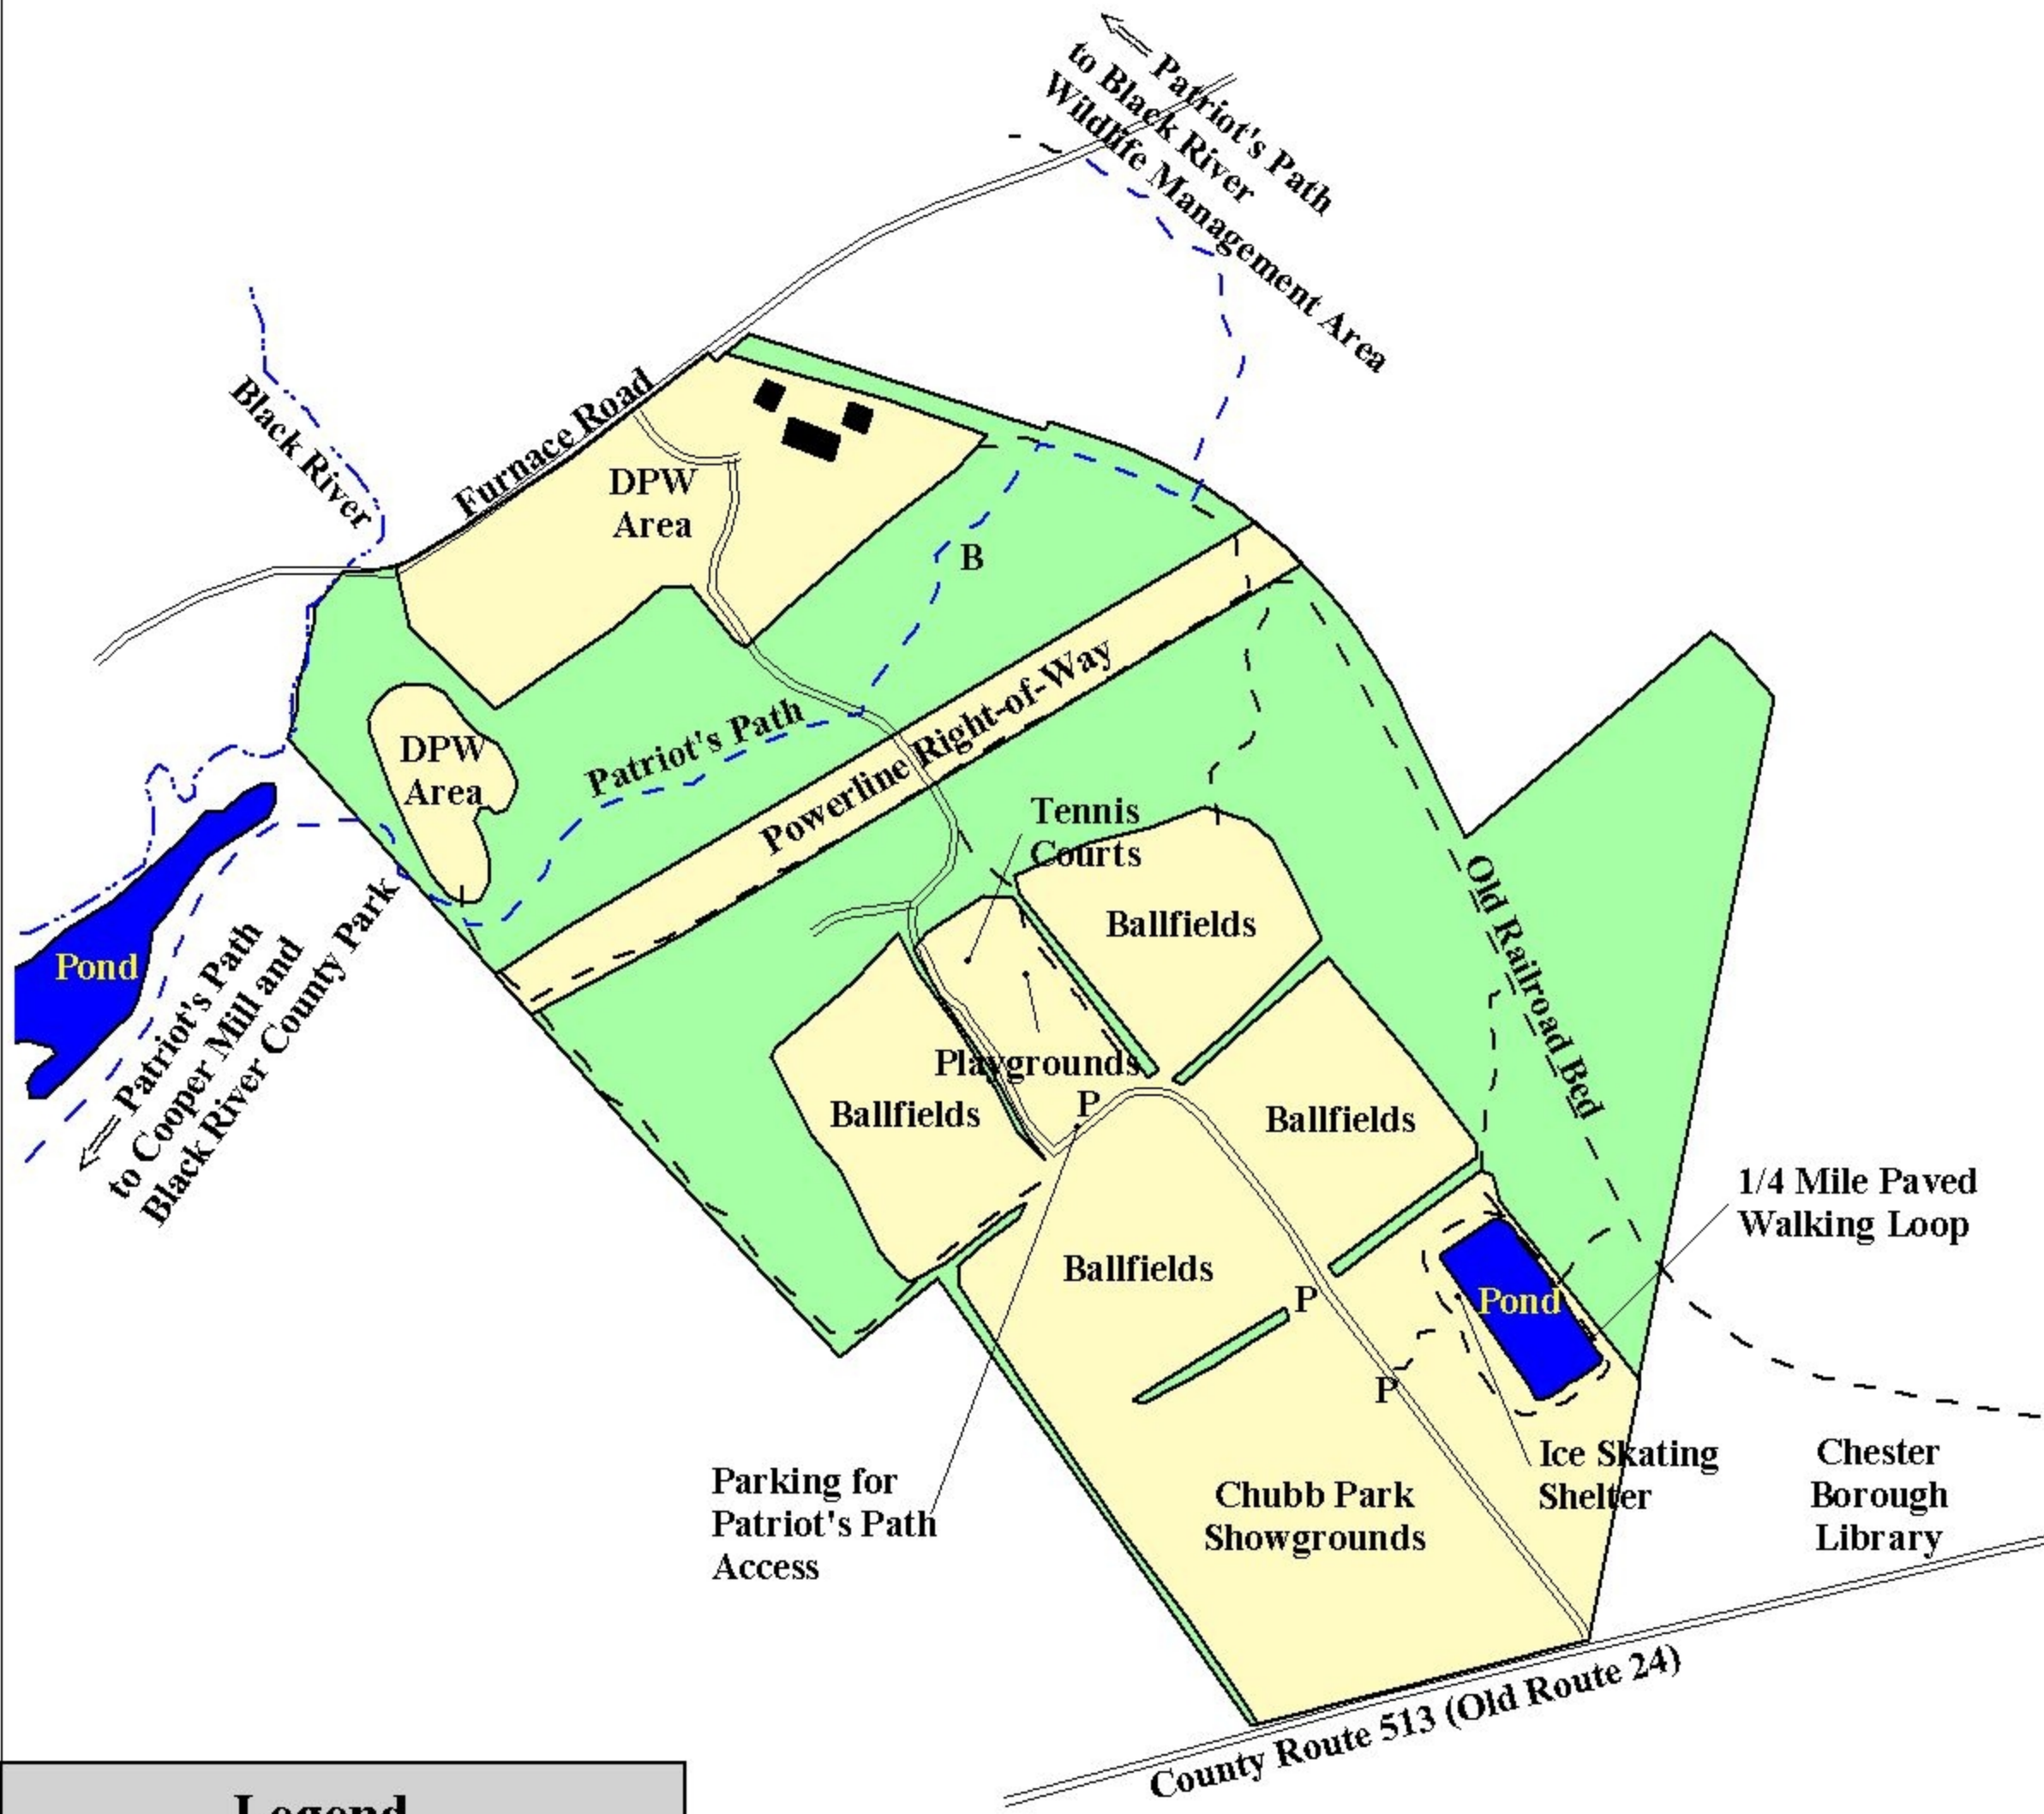

SCALE: 1"-600'

PARKLAND TRAILS MAP

CHESTER TOWNSHIP

CHUBB PARK

Legend

-  Stream
-  Foot trail
-  Patriot's Path (blue markers)
-  Road or gravel road
-  Property boundary
-  Parking Area

This map was developed using NJDEP GIS digital data, but this secondary product has not been verified by NJDEP and is not state-authorized.